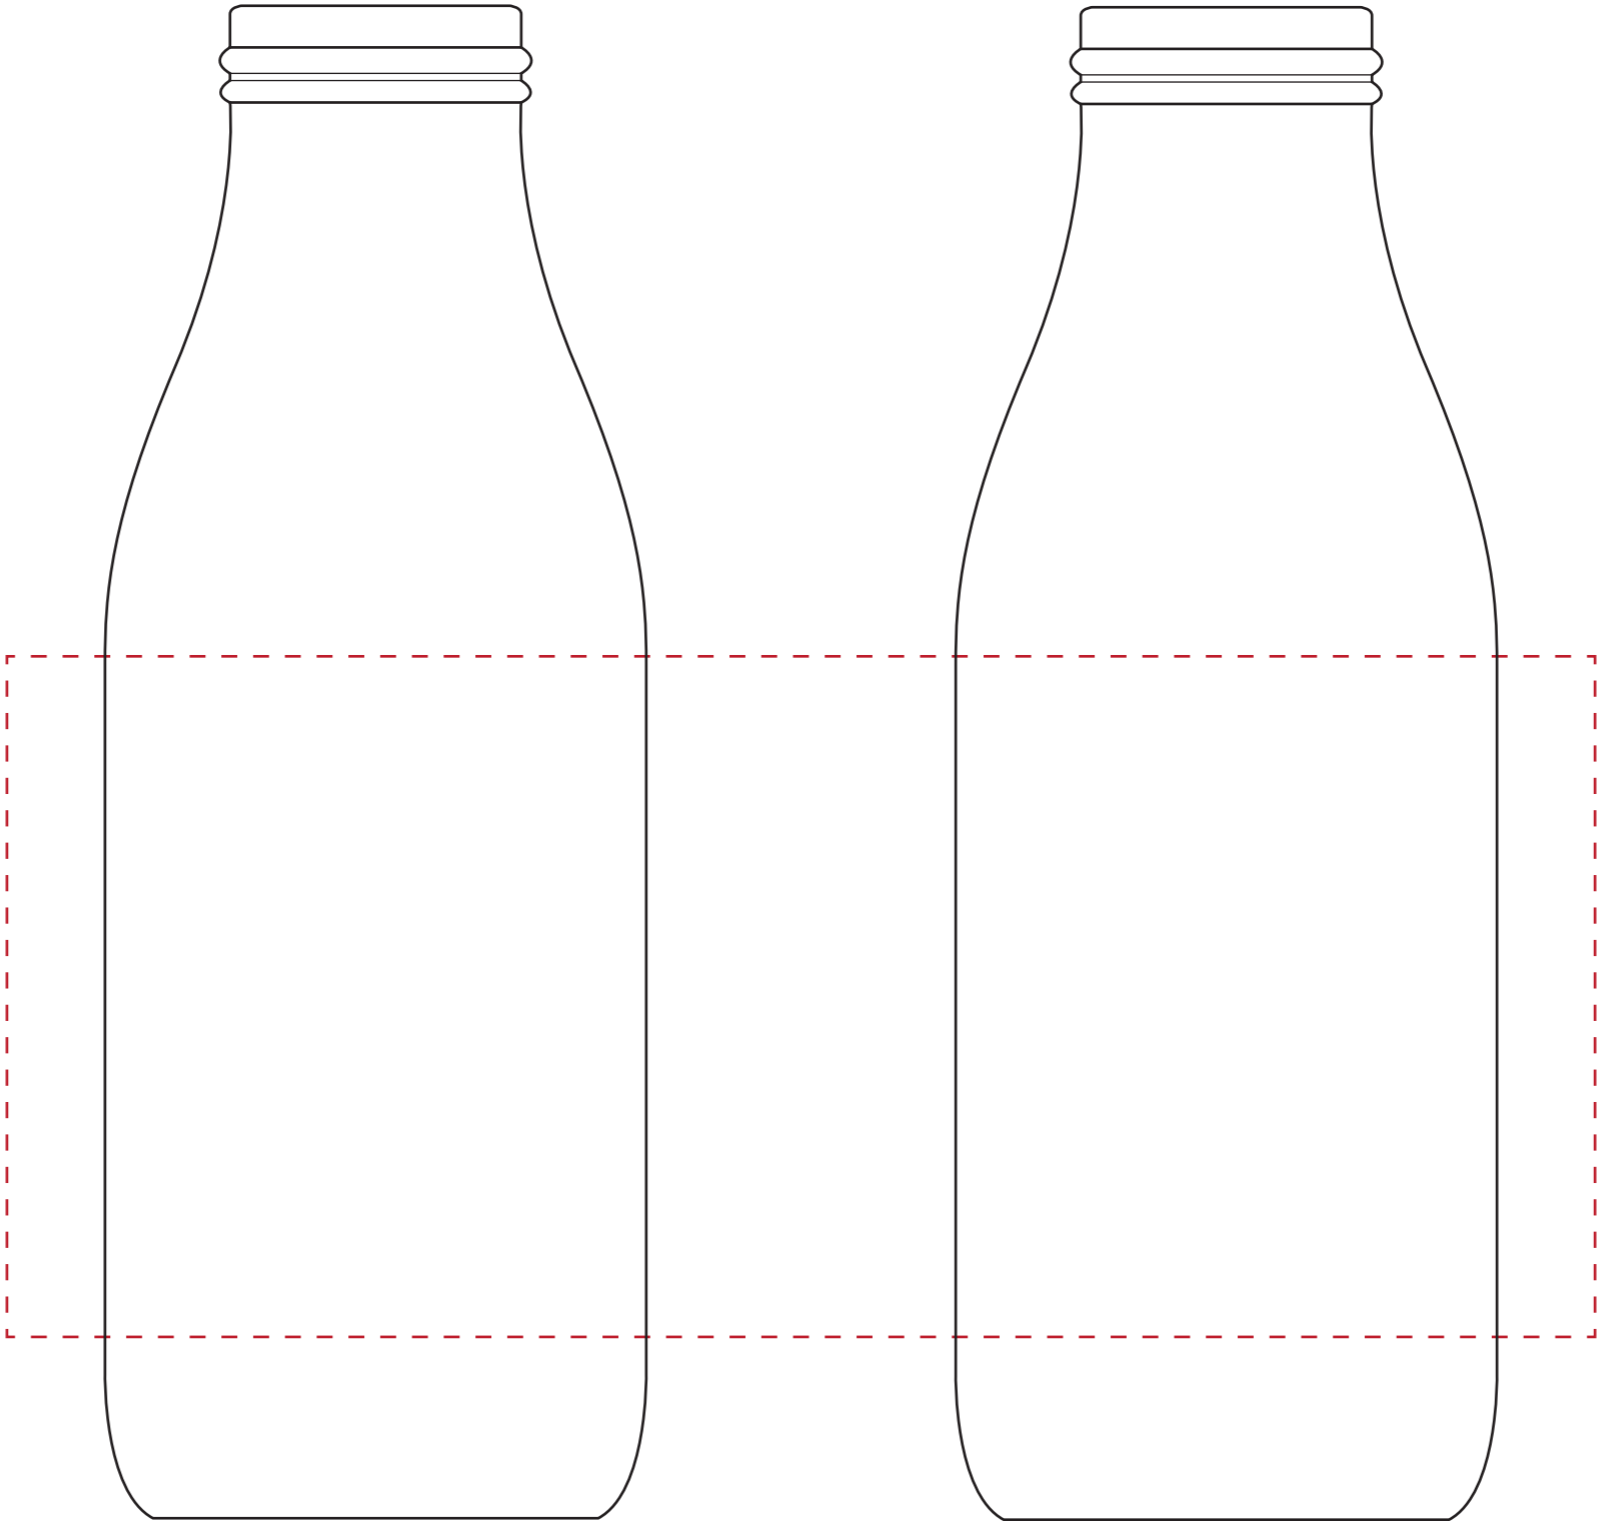

# 500ml Juice

Print Area

(H) 90mm

(W) 210mm

Bottle Circumference: 225mm

■ Colour One

Front

Back