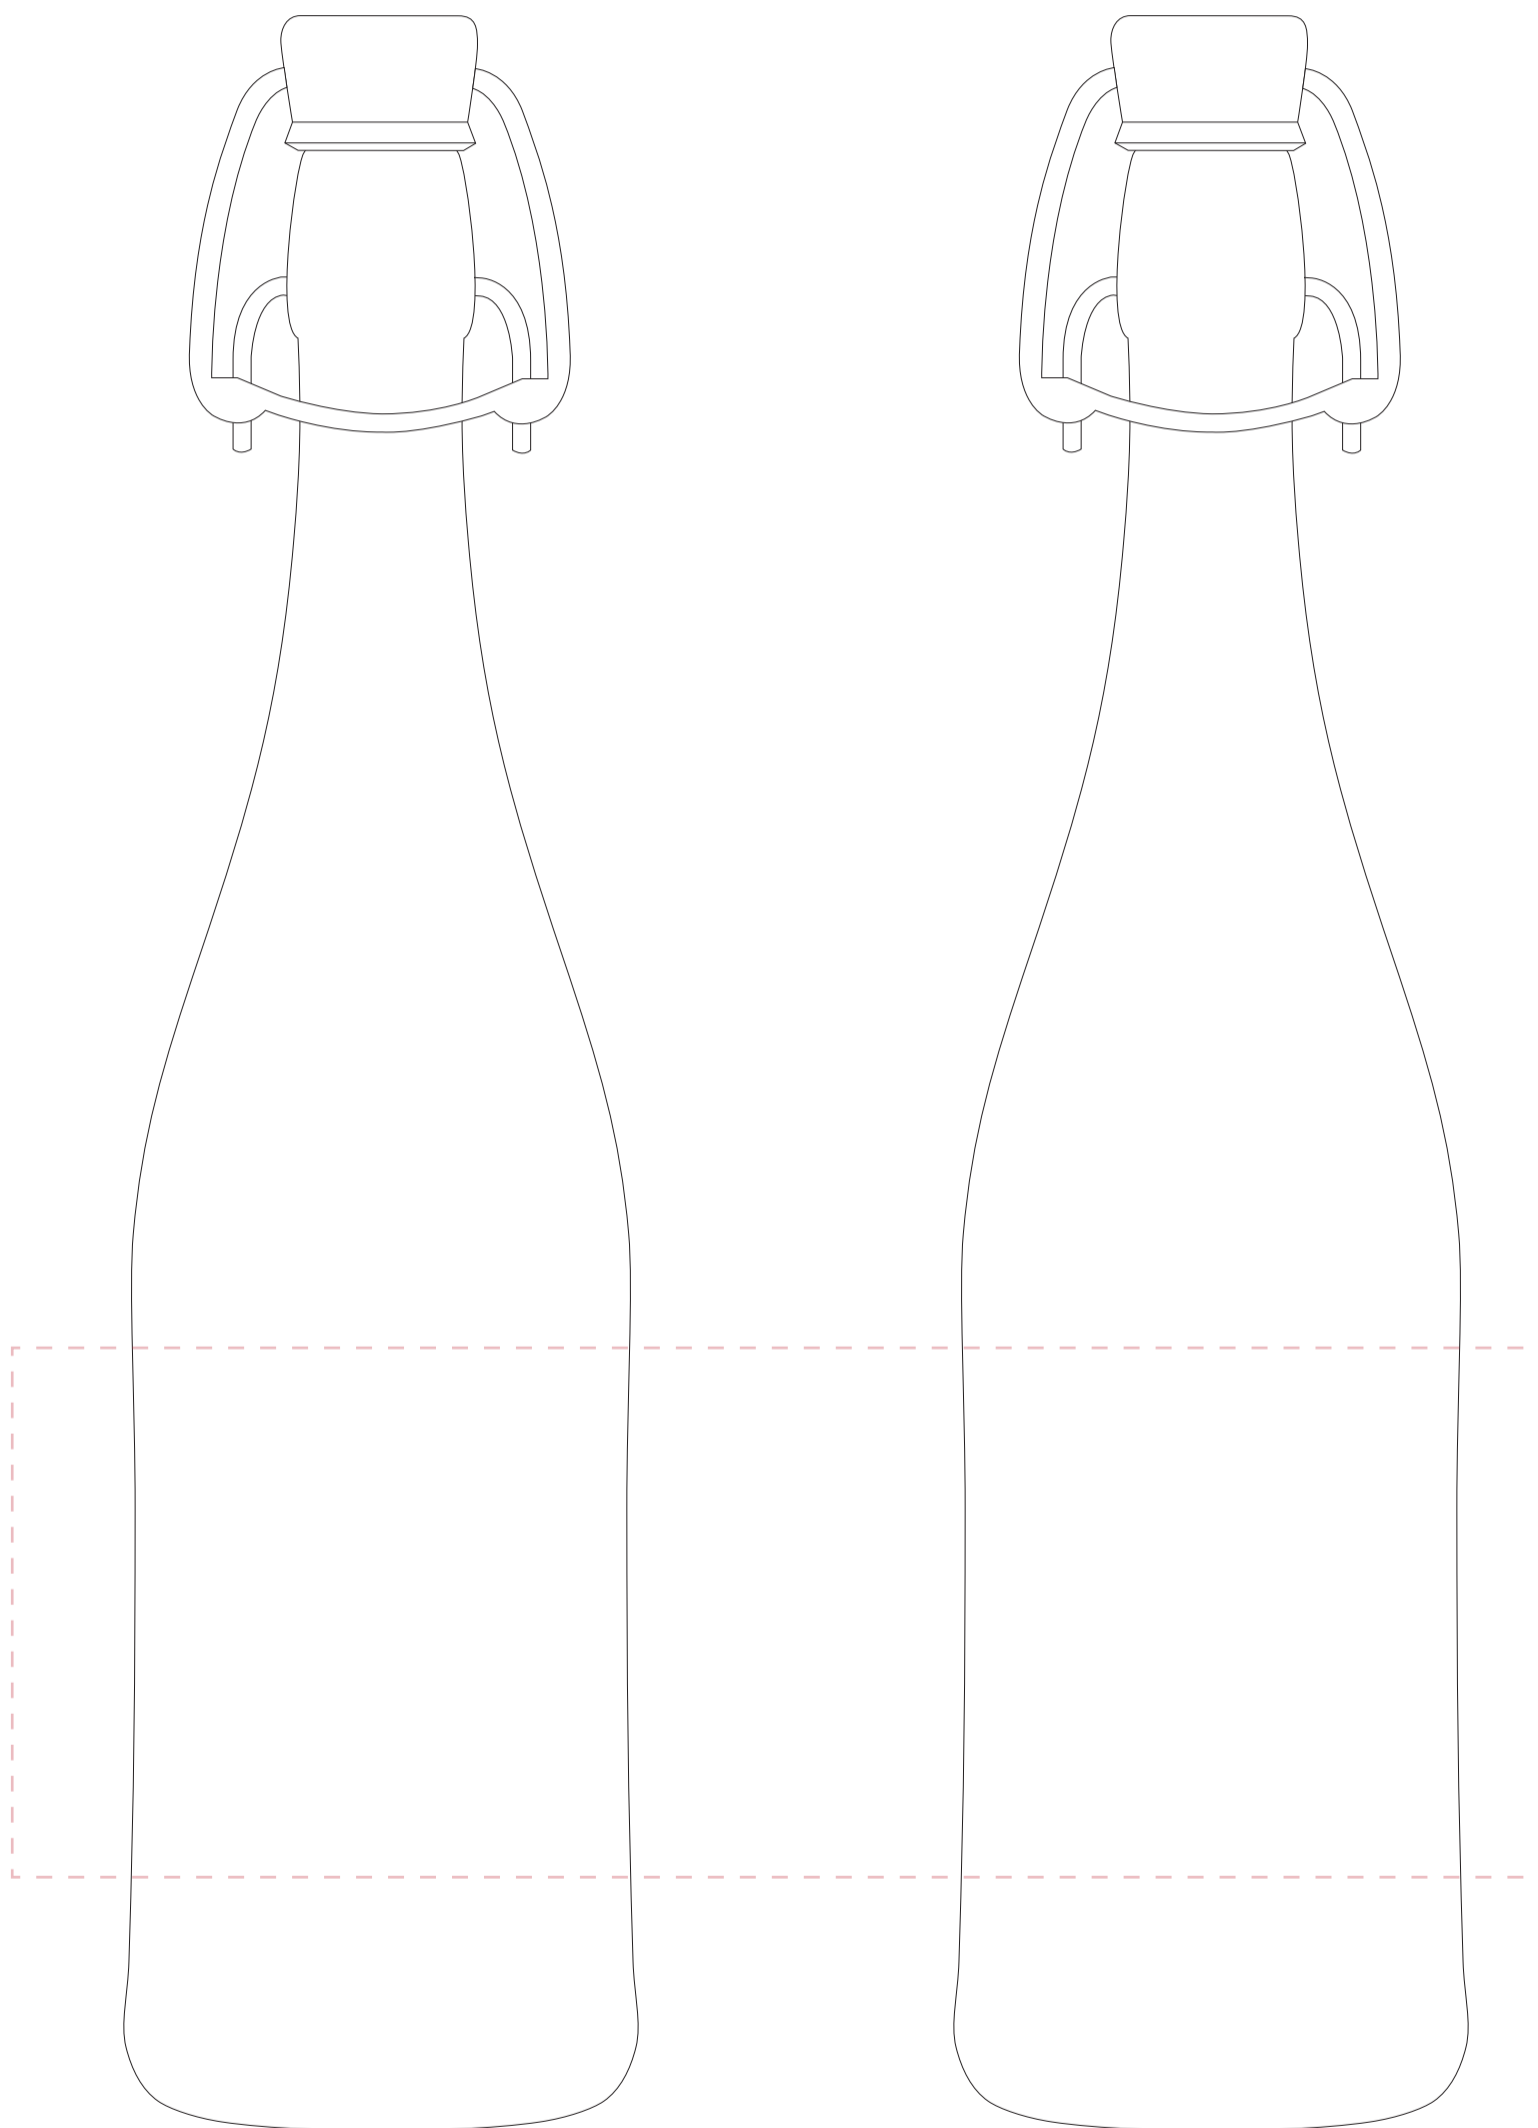

500ml Maurer

Print Area

(H) 70mm

(W) 203mm

Bottle Circumference: 218mm

Front

Back