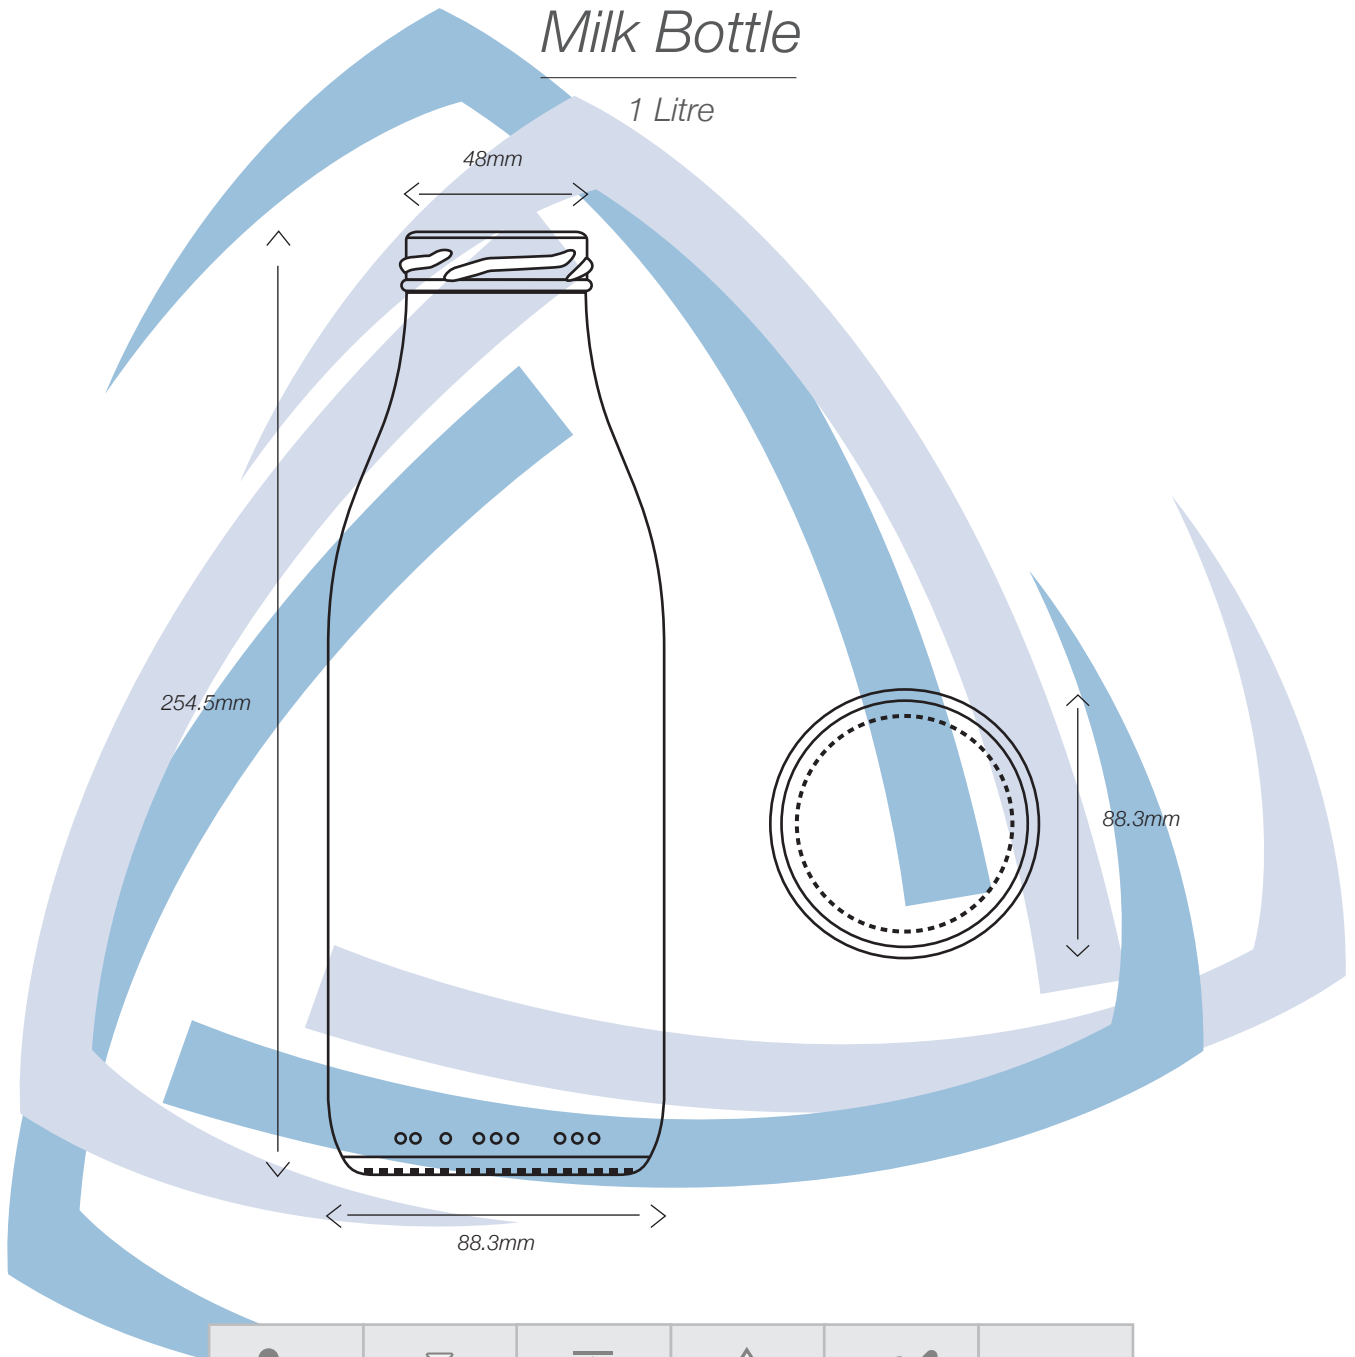

seaways services

UK LIMITED

Milk Bottle

1 Litre

The dimensions are expressed in millimeters. Only which show a tolerance are binding. All measurements are approximate.

 weight	 ml	 height	 Diameter	 colour	 neck finish
360g	105cl	254.5mm	88.3mm	FLINT	48mm