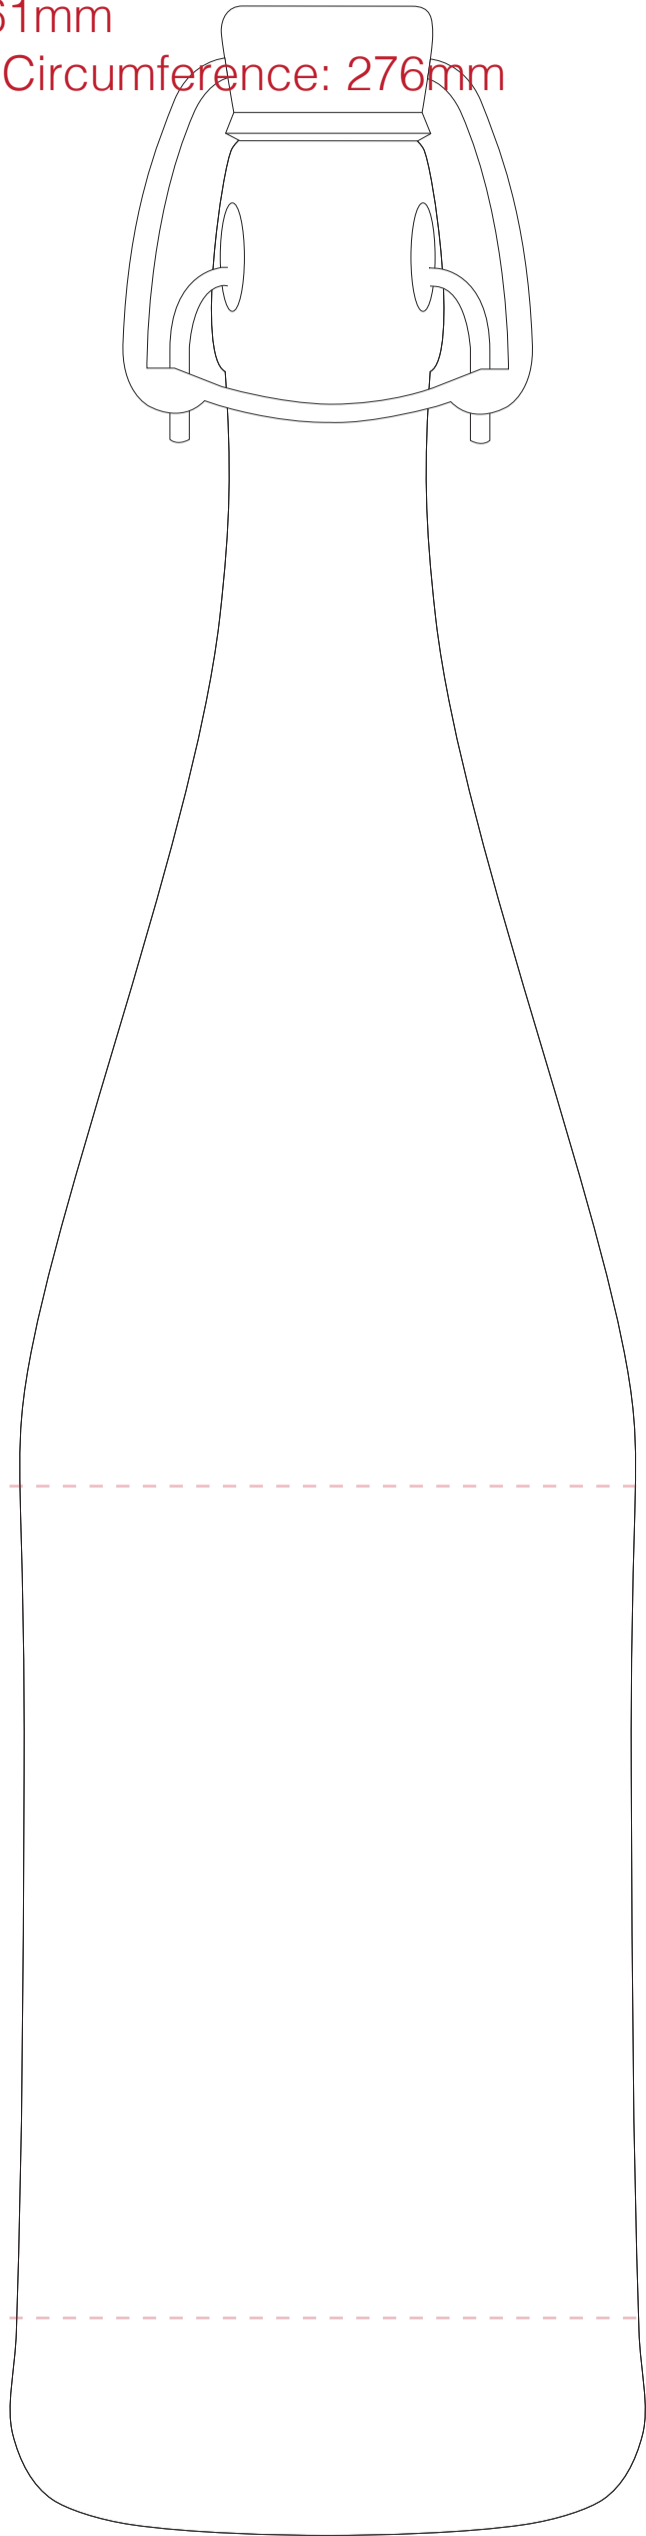

1 Litre Maurer

Print Area

(H) 110mm

(W) 261mm

Bottle Circumference: 276mm

seaways services
UK LIMITED

Front

Back